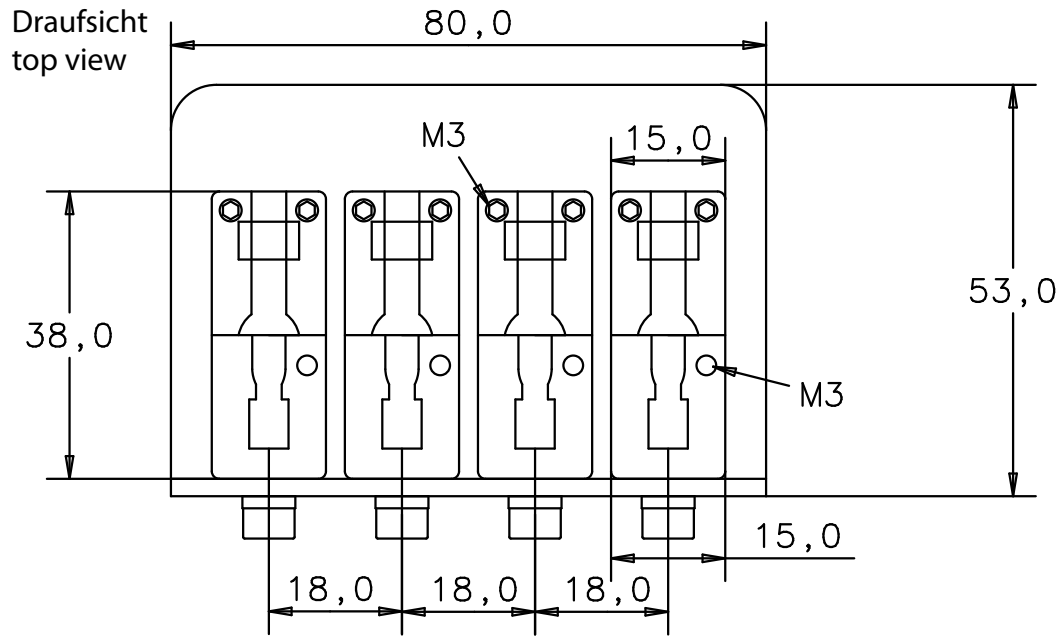

Bass Steg - Bass Steg 2000 (4-saitig)
 Bass Bridges - 4-string Bass Bridge 2000

Detailansicht detail view

Vorderansicht front view

Rückansicht back view

alle Maße in [mm] / all measures in [mm]